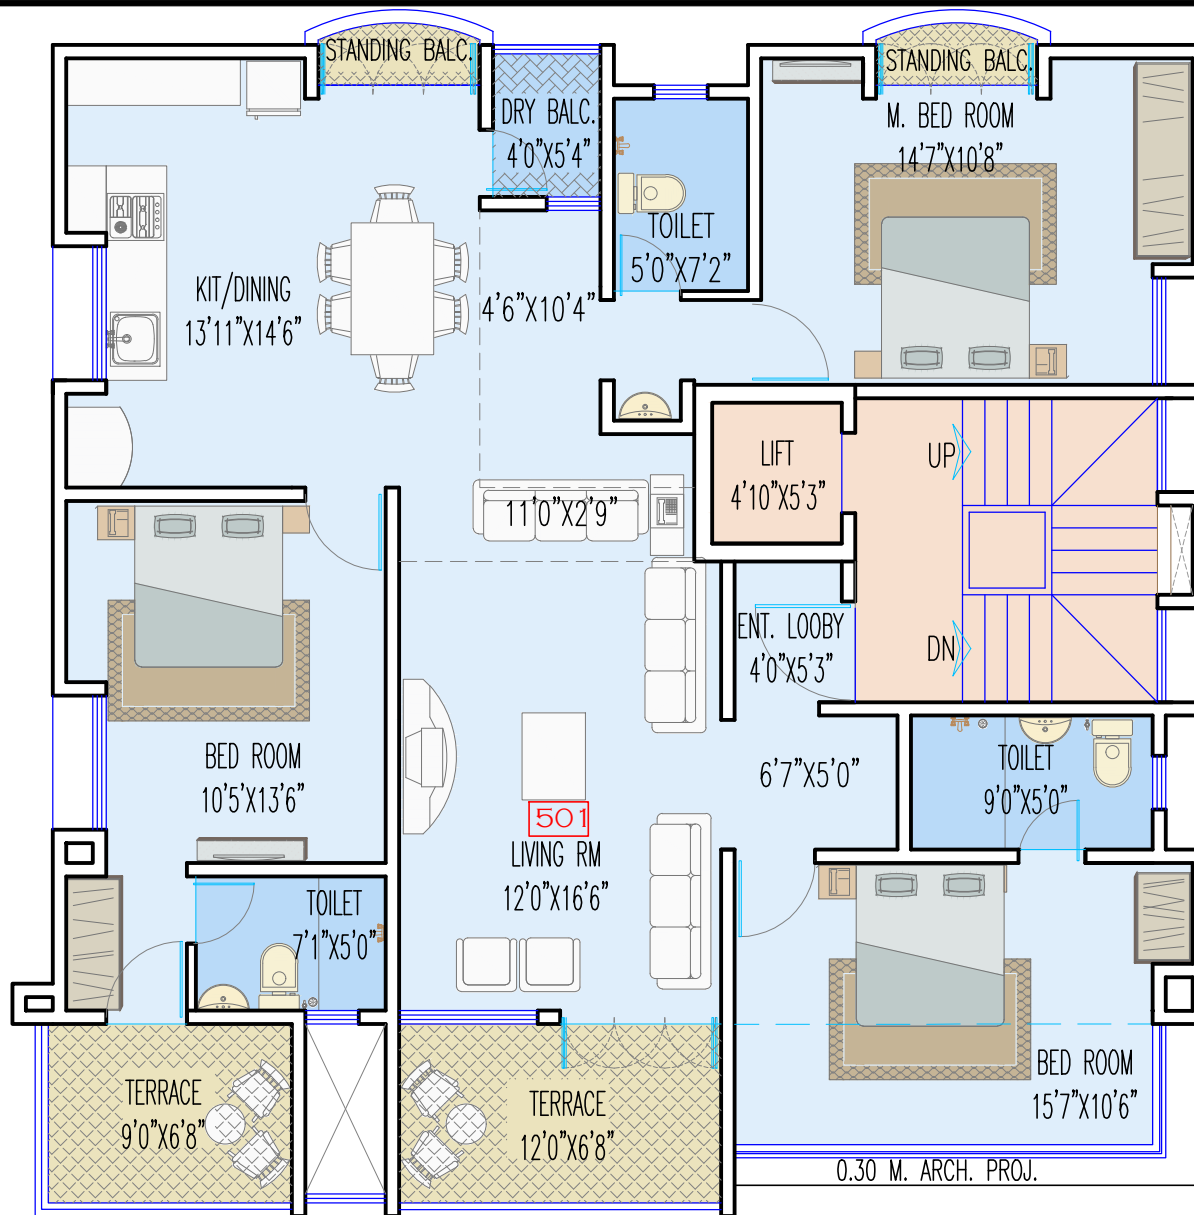

AREA IN SQ.FT.						
FLAT NO.	FLAT TYPE	CARPET AREA	SITOUT/BALC. AREA	C.B.	TERRACE AREA	TOTAL CARPET AREA
101, 201, 301, 401	3-BHK	1148	257	88	0	1493
AREA IN SQ.M.						
FLAT NO.	FLAT TYPE	CARPET AREA	SITOUT/BALC. AREA	C.B.	TERRACE AREA	TOTAL CARPET AREA
101, 201, 301, 401	3-BHK	106.62	23.91	8.17	0.00	138.71

**TYPICAL 1ST, 2ND, 3RD & 4TH FLOOR PLAN**

**PROPOSED "ISHAN APARTMENTS" ON PLOT NO 28, BHARATKUNJ COL.-2 ERANDAWANE, PUNE - 411038.**

## 5TH FLOOR PLAN

AREA IN SQ.FT.						
FLAT NO.	FLAT TYPE	CARPET AREA	SITOUT/BALC. AREA	C.B.	TERRACE AREA	TOTAL CARPET AREA
501	3-BHK	1148	117	72	141	1478
AREA IN SQ.M.						
FLAT NO.	FLAT TYPE	CARPET AREA	SITOUT/BALC. AREA	C.B.	TERRACE AREA	TOTAL CARPET AREA
501	3-BHK	106.62	10.86	6.69	13.06	137.23